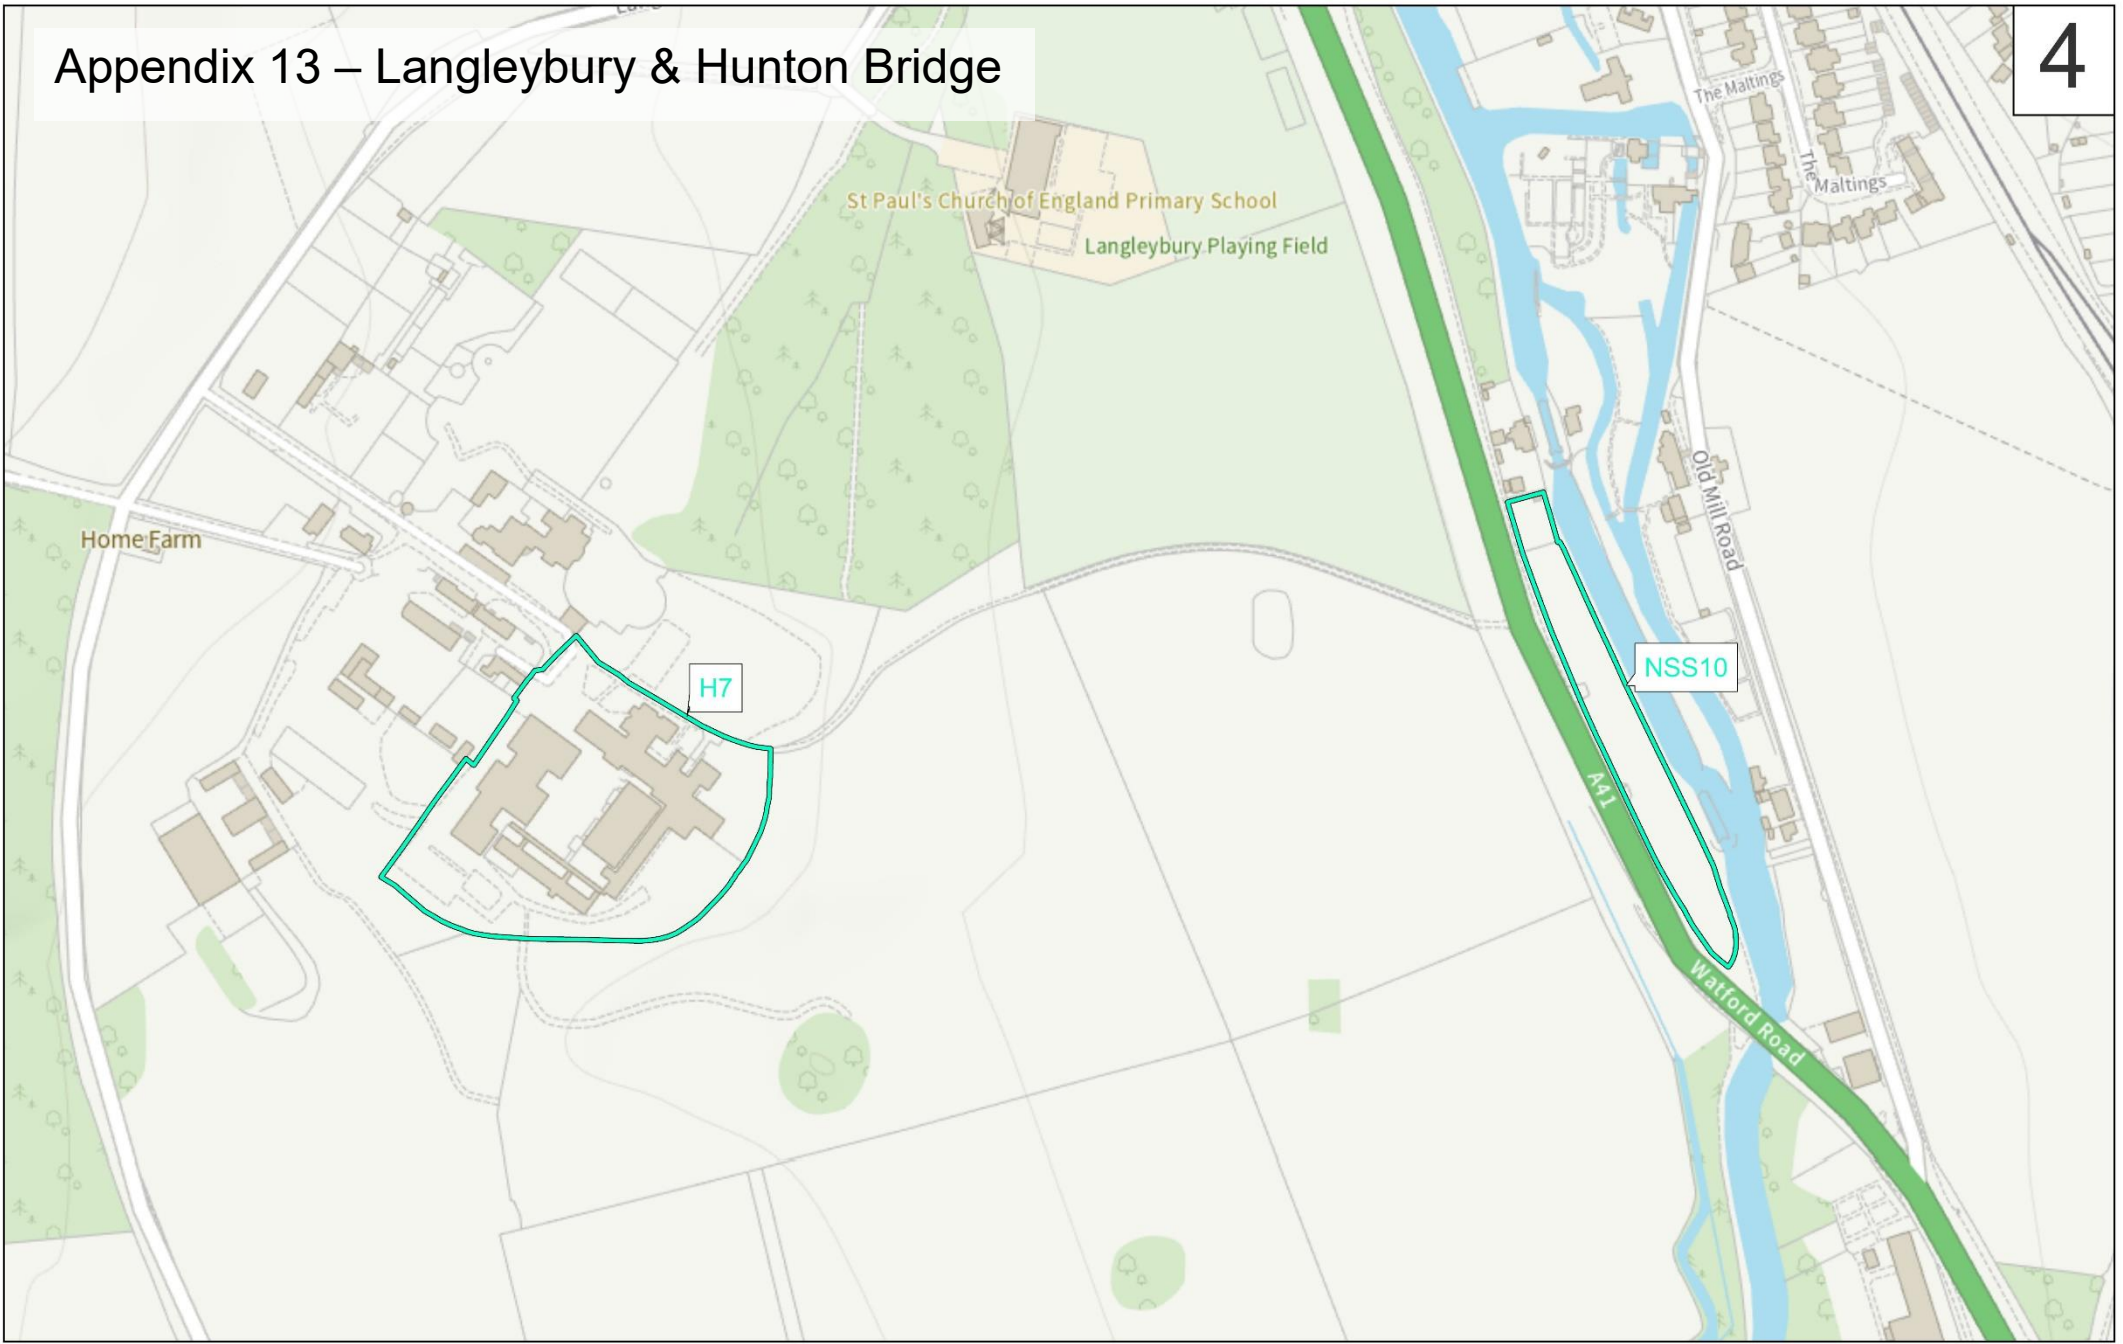

Appendix 13 – Langleybury & Hunton Bridge

Legend

- Brown Field Green Belt Site
- Low to Moderate Green Belt Harm Site
- Urban Brownfield Site
- <all other values>